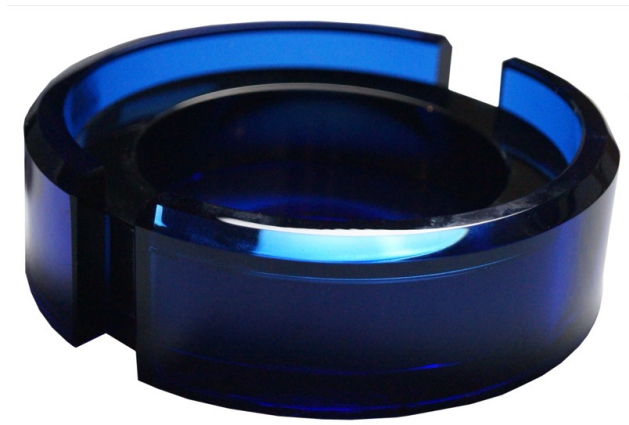

Supplier information overview

Product name: Special Offer: GERMANUS Solid Crystal Glass Cigar Ashtray , Blue
Product identifier: EAN: 4260348724730
Item number: 4260348724730

Details of the manufacturer equals Responsible Person (RP): **GERMANUS**
Philipp Pietsch
Alter Traßweg 19 A
51427 Bergisch Gladbach
Germany

Phone / E-Mail
0049 2204 963755 / E-Mail: support@german.us

GERMANUS®

Product image:

This is a 'safe product' because, during normal or reasonably foreseeable correct or even improper use, including the actual duration of use, it poses no or only minimal risks that are compatible with its use and acceptable while maintaining a high level of protection for the health and safety of consumers.